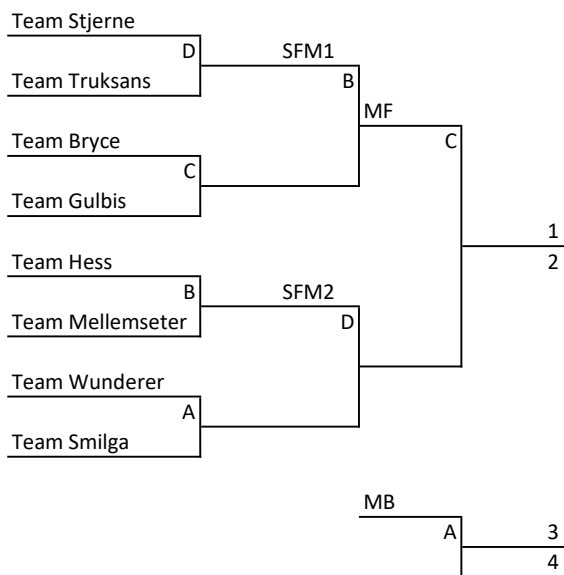

Ranking for play-offs after Round Robin

MEN
TOP 8

	Team	C	Games	Place	DSC
1	Team Stjerne	DEN	4	1	36.5
2	Team Wunderer	AUT	4	1	46.6
3	Team Hess	SUI	4	1	48.4
4	Team Bryce	SCO	4	2	30.6
5	Team Gulbis	LAT	4	2	44.3
6	Team Mellemseter	NOR	4	2	80.6
7	Team Smilga	LAT	4	3	51.1
8	Team Truksans	LAT	4	3	74.0

WOMEN
TOP 8

	Team	C	Games	Place	DSC
1	Team Jentsch	GER	4	1	49.9
2	Team Stern	SUI	4	1	63.5
3	Team Widmer	SUI	4	1	63.9
4	Team Rudzite	LAT	4	2	41.1
5	Team Stasa-Sarsune	LAT	4	2	51.9
6	Team Jensen	DEN	4	2	72.8
7	Team Kauste	FIN	4	3	42.2
8	Team Bremane	LAT	4	3	75.5

QF GAMES AT 8:00